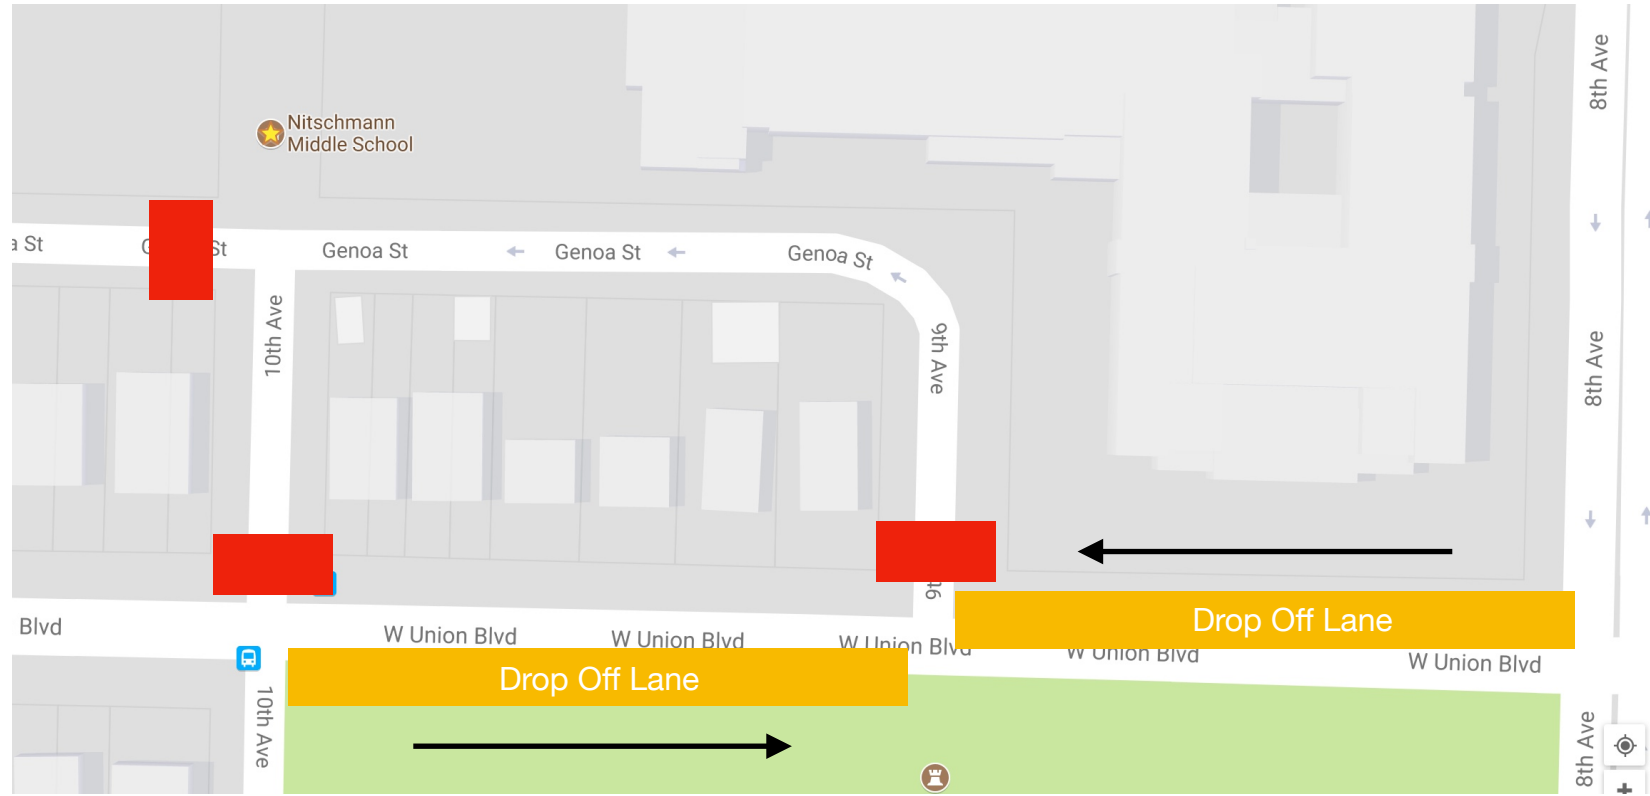

Drop Off Directions for Arrival at Nitschmann Middle School 2017-2018 School Year

Eastbound on West Union Blvd

Drop off your child in the cone lane between 10th & 9th Avenues. Pull all the way forward. Children should exit your vehicle on the passenger side. Students should then walk down West Union Blvd to 10th Avenue to cross at the crossing guard and walk up to the school. This is the same as last school year.

Westbound on West Union Blvd

Drop off your child in the cone lane between 8th & 9th Avenues. Pull all the way forward. Children should exit your vehicle on the passenger side. Students should then walk down West Union Blvd to 10th Avenue to walk up to the school. Please note this was the "old bus lane" last year.

Getting to the Student Services Office

To get to the Office Parking Lot during arrival, go to 11th Avenue, turn right onto Genoa St, then enter the lot. You will need to leave the same way until arrival is over.

Blockades (Show in RED)

9th Avenue, 10th Avenue, and Genoa Street will be blocked off from 7:00am to 8:15am & 2:45pm to 3:15pm. This will also occur during Summer Band Camp & Band Drop Off.