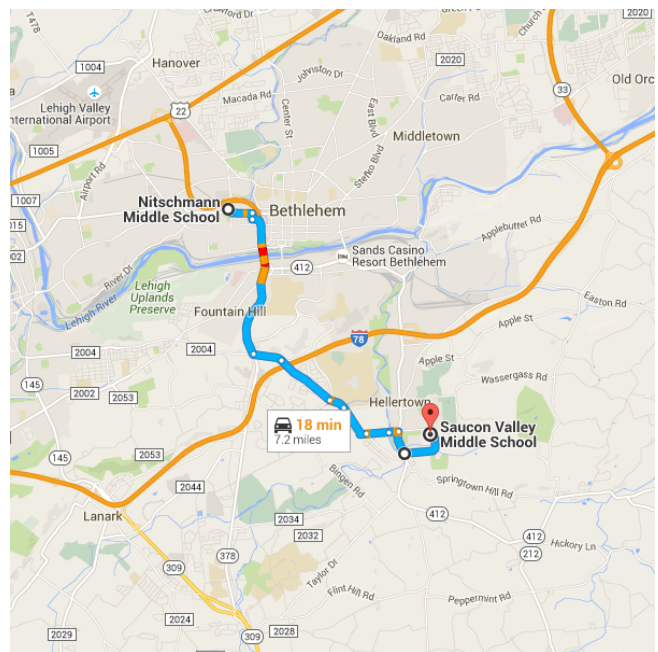

## Nitschmann Middle School to Saucon Valley Middle School

Drive 7.2 miles, 18 min

Map data ©2015 Google 1 mi

### Nitschmann Middle School

909 West Union Boulevard, Bethlehem, PA 18018

Take PA-378 S, Hickory Hill Rd, Meadows Rd and Polk Valley Rd to Campus Dr in Lower Saucon Township

- 16 min (7.1 mi)
- ↑ 1. Head south on 8th Ave toward W Union Blvd
- 240 ft
- ↶ 2. Turn left onto W Union Blvd
- 0.4 mi
- ↷ 3. Turn right onto 3rd Ave
- 0.1 mi
- ⤴ 4. Turn left to merge onto PA-378 S
- 2.5 mi
- ↶ 5. Turn left onto Seidersville Rd
- 0.5 mi
- ↑ 6. Continue straight onto Hickory Hill Rd
- 1.0 mi
- ↑ 7. Continue onto Friedensville Rd
- 0.3 mi

- 8. Turn right onto Meadows Rd  

---

 0.6 mi
- ↑ 9. Continue straight onto Skibo Rd  

---

 0.4 mi
- ↑ 10. Continue onto W Walnut St  

---

 0.2 mi
- 11. Turn right onto Main St  

---

 0.4 mi
- ↶ 12. Turn left onto Polk Valley Rd  

---

 0.7 mi

**Drive to your destination**

- 37 s (0.1 mi)
   
↑ 13. Continue straight onto Campus Dr  

---

 184 ft
- ↶ 14. Turn left  
i Destination will be on the right  