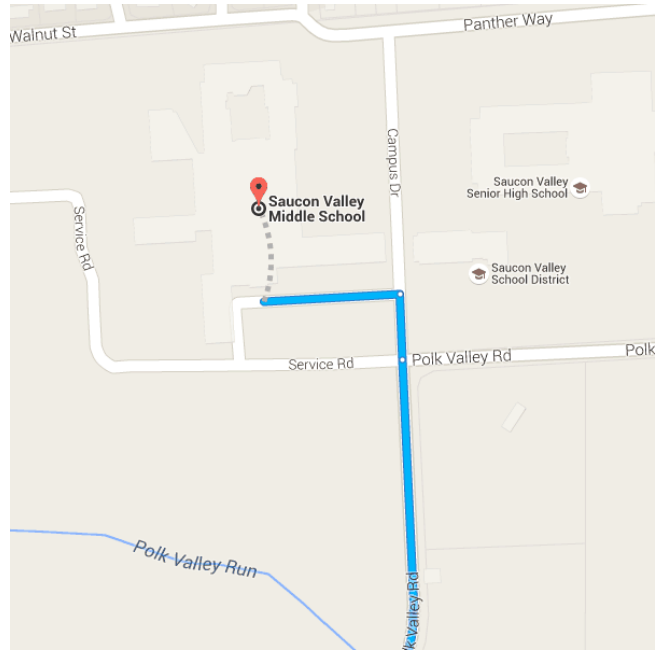

8. Turn right onto Meadows Rd

   0.6 mi
- ↑ 9. Continue straight onto Skibo Rd

   0.4 mi
- ↑ 10. Continue onto W Walnut St

   0.2 mi
11. Turn right onto Main St

   0.4 mi
- ↶ 12. Turn left onto Polk Valley Rd

   0.7 mi

Drive to your destination

- ---

   37 s (0.1 mi)

  ↑ 13. Continue straight onto Campus Dr

  ---

   184 ft
- ↶ 14. Turn left
  i Destination will be on the right

  ---

   374 ft

Saucon Valley Middle School

2095 Polk Valley Road, Hellertown, PA 18055

These directions are for planning purposes only. You may find that construction projects, traffic, weather, or other events may cause conditions to differ from the map results, and you should plan your route accordingly. You must obey all signs or notices regarding your route.

Live traffic	<i>Fast</i>	<i>Slow</i>