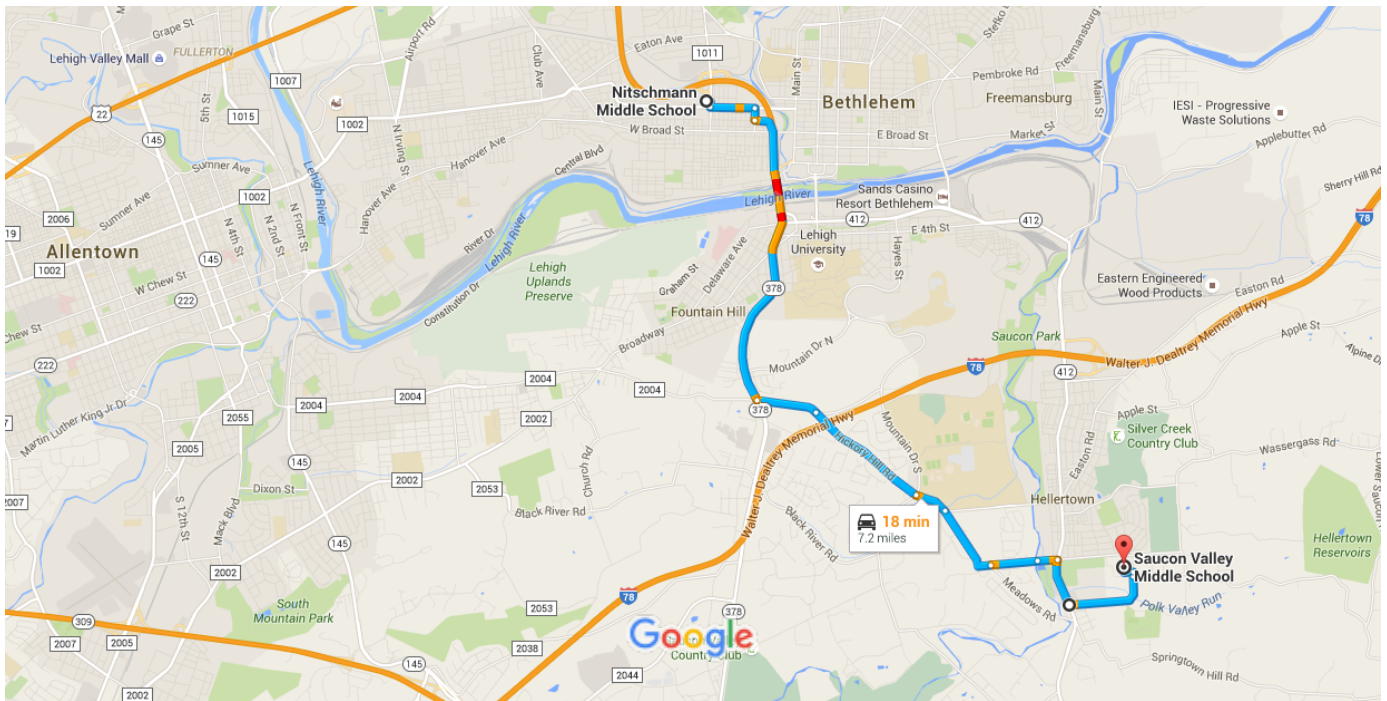

## Nitschmann Middle School to Saucon Valley Middle School

Drive 7.2 miles, 18 min

Map data ©2015 Google 1 mi

### Nitschmann Middle School

909 West Union Boulevard, Bethlehem, PA 18018

Take PA-378 S, Hickory Hill Rd, Meadows Rd and Polk Valley Rd to Campus Dr in Lower Saucon Township

- 16 min (7.1 mi)
- ↑ 1. Head south on 8th Ave toward W Union Blvd
- 240 ft
- ↶ 2. Turn left onto W Union Blvd
- 0.4 mi
- ↷ 3. Turn right onto 3rd Ave
- 0.1 mi
- ⤴ 4. Turn left to merge onto PA-378 S
- 2.5 mi
- ↶ 5. Turn left onto Seidersville Rd
- 0.5 mi
- ↑ 6. Continue straight onto Hickory Hill Rd
- 1.0 mi
- ↑ 7. Continue onto Friedensville Rd
- 0.3 mi

- 8. Turn right onto Meadows Rd  

---

 0.6 mi
- ↑ 9. Continue straight onto Skibo Rd  

---

 0.4 mi
- ↑ 10. Continue onto W Walnut St  

---

 0.2 mi
- 11. Turn right onto Main St  

---

 0.4 mi
- ↶ 12. Turn left onto Polk Valley Rd  

---

 0.7 mi

**Drive to your destination**

- 37 s (0.1 mi)
   
↑ 13. Continue straight onto Campus Dr  

---

 184 ft
- ↶ 14. Turn left  
i Destination will be on the right  