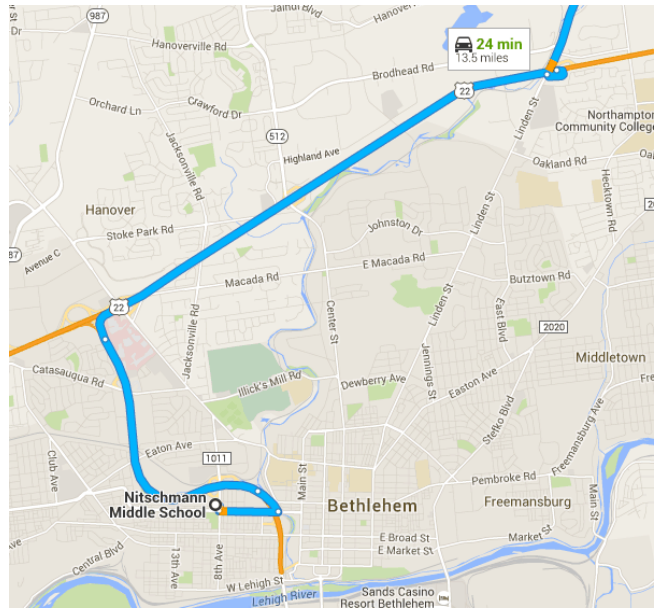

Nitschmann Middle School to 501 E Center St, Nazareth, PA 18064

Drive 13.5 miles, 24 min

Map data ©2015 Google

2 mi

#### Get on PA-378 N

- ↑ 1. Head south on 8th Ave toward W Union Blvd 2 min (0.8 mi)

---

- ↶ 2. Turn left onto W Union Blvd 240 ft

---

- ↶ 3. Turn left onto the Pennsylvania 378 N ramp 0.5 mi

---

- ↶ 4. Turn left onto the Pennsylvania 378 N ramp 0.2 mi

Continue on PA-378 N. Take US-22 E to PA-191

**N in Bethlehem Township. Take the PA-191 N exit from US-22 E**

- 8 min (7.1 mi)
- 4. Merge onto PA-378 N
- 2.3 mi
- 5. Take the exit onto US-22 E toward Easton
- 4.6 mi
- 6. Exit onto PA-191 N
- 0.2 mi

**Continue on PA-191 N to your destination**

- 14 min (5.6 mi)
  - 7. Merge onto PA-191 N
  - 4.1 mi
  - 8. Turn right onto Easton Rd
  - 0.2 mi
  - 9. Turn left onto S Broad St
  - 0.7 mi
  - 10. Turn right onto E Center St
  - 0.2 mi
  - 11. Continue straight to stay on E Center St
  - 0.4 mi
  - 12. Turn left at Victory Ln
  - 456 ft
- i** Destination will be on the left