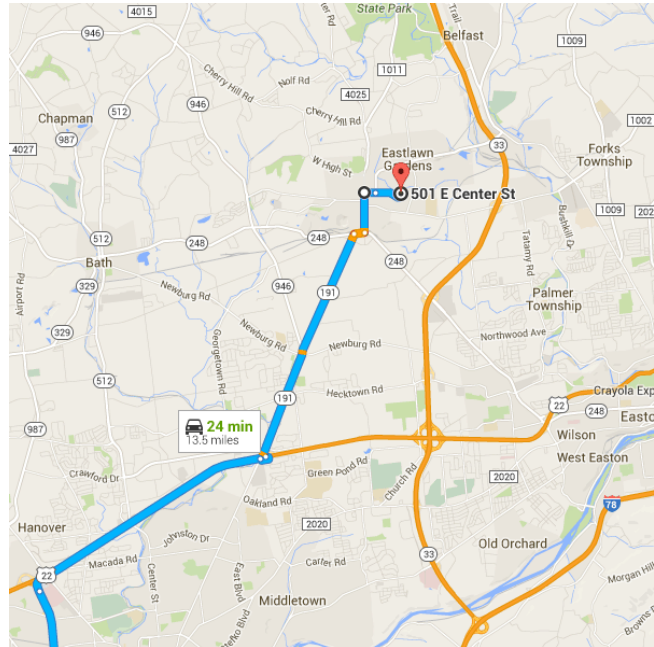

Nitschmann Middle School to 501 E Center St, Nazareth, PA 18064

Drive 13.5 miles, 24 min

Map data ©2015 Google

2 mi

#### Get on PA-378 N

- ↑ 1. Head south on 8th Ave toward W Union Blvd 2 min (0.8 mi)

---

- ↶ 2. Turn left onto W Union Blvd 240 ft

---

- ↶ 3. Turn left onto the Pennsylvania 378 N ramp 0.5 mi

---

- ↶ 4. Turn left onto the Pennsylvania 378 N ramp 0.2 mi

Continue on PA-378 N. Take US-22 E to PA-191

**N in Bethlehem Township. Take the PA-191 N exit from US-22 E**

- 8 min (7.1 mi)
- 4. Merge onto PA-378 N
- 2.3 mi
- 5. Take the exit onto US-22 E toward Easton
- 4.6 mi
- 6. Exit onto PA-191 N
- 0.2 mi

**Continue on PA-191 N to your destination**

- 14 min (5.6 mi)
  - 7. Merge onto PA-191 N
  - 4.1 mi
  - 8. Turn right onto Easton Rd
  - 0.2 mi
  - 9. Turn left onto S Broad St
  - 0.7 mi
  - 10. Turn right onto E Center St
  - 0.2 mi
  - 11. Continue straight to stay on E Center St
  - 0.4 mi
  - 12. Turn left at Victory Ln
  - 456 ft
- i** Destination will be on the left