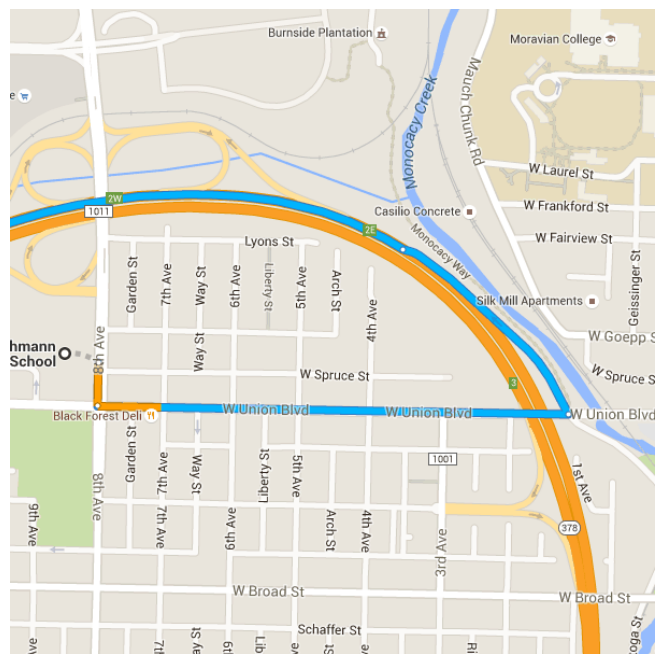

Nitschmann Middle School to 501 E Center St, Nazareth, PA 18064

Drive 13.5 miles, 24 min

Map data ©2015 Google

2 mi

#### Get on PA-378 N

- ↑ 1. Head south on 8th Ave toward W Union Blvd 2 min (0.8 mi)

---

- ↶ 2. Turn left onto W Union Blvd 240 ft

---

- ↶ 3. Turn left onto the Pennsylvania 378 N ramp 0.5 mi

---

- ↶ 4. Turn left onto the Pennsylvania 378 N ramp 0.2 mi

Continue on PA-378 N. Take US-22 E to PA-191

**N in Bethlehem Township. Take the PA-191 N exit from US-22 E**

- 8 min (7.1 mi)
- 4. Merge onto PA-378 N
- 2.3 mi
- 5. Take the exit onto US-22 E toward Easton
- 4.6 mi
- 6. Exit onto PA-191 N
- 0.2 mi

**Continue on PA-191 N to your destination**

- 14 min (5.6 mi)
  - 7. Merge onto PA-191 N
  - 4.1 mi
  - 8. Turn right onto Easton Rd
  - 0.2 mi
  - 9. Turn left onto S Broad St
  - 0.7 mi
  - 10. Turn right onto E Center St
  - 0.2 mi
  - 11. Continue straight to stay on E Center St
  - 0.4 mi
  - 12. Turn left at Victory Ln
  - 456 ft
- i** Destination will be on the left