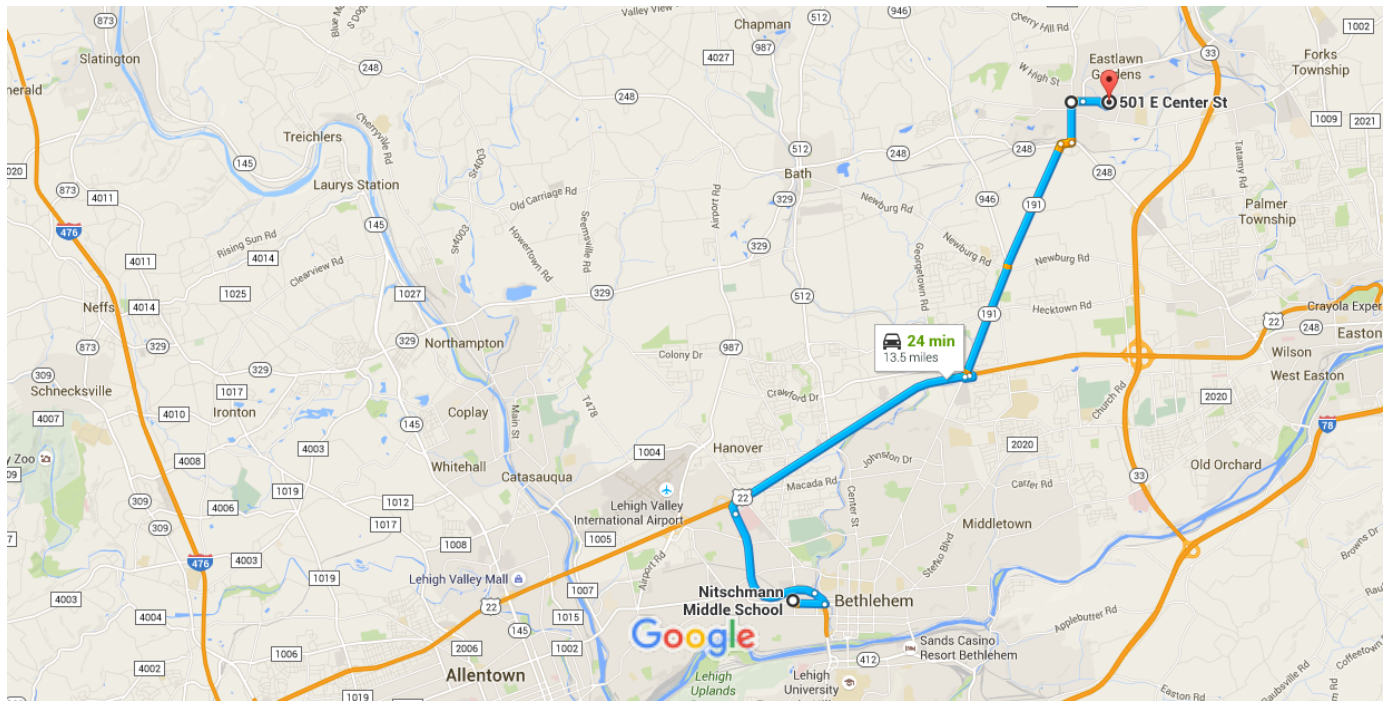

Nitschmann Middle School to 501 E Center St, Nazareth, PA 18064

Drive 13.5 miles, 24 min

Map data ©2015 Google

2 mi

#### Get on PA-378 N

- ↑ 1. Head south on 8th Ave toward W Union Blvd 2 min (0.8 mi)

---

- ↶ 2. Turn left onto W Union Blvd 240 ft

---

- ↶ 3. Turn left onto the Pennsylvania 378 N ramp 0.5 mi

---

- ↶ 4. Turn left onto the Pennsylvania 378 N ramp 0.2 mi

Continue on PA-378 N. Take US-22 E to PA-191

**N in Bethlehem Township. Take the PA-191 N exit from US-22 E**

- 8 min (7.1 mi)
- 4. Merge onto PA-378 N
- 2.3 mi
- 5. Take the exit onto US-22 E toward Easton
- 4.6 mi
- 6. Exit onto PA-191 N
- 0.2 mi

**Continue on PA-191 N to your destination**

- 14 min (5.6 mi)
  - 7. Merge onto PA-191 N
  - 4.1 mi
  - 8. Turn right onto Easton Rd
  - 0.2 mi
  - 9. Turn left onto S Broad St
  - 0.7 mi
  - 10. Turn right onto E Center St
  - 0.2 mi
  - 11. Continue straight to stay on E Center St
  - 0.4 mi
  - 12. Turn left at Victory Ln
  - 456 ft
- i** Destination will be on the left